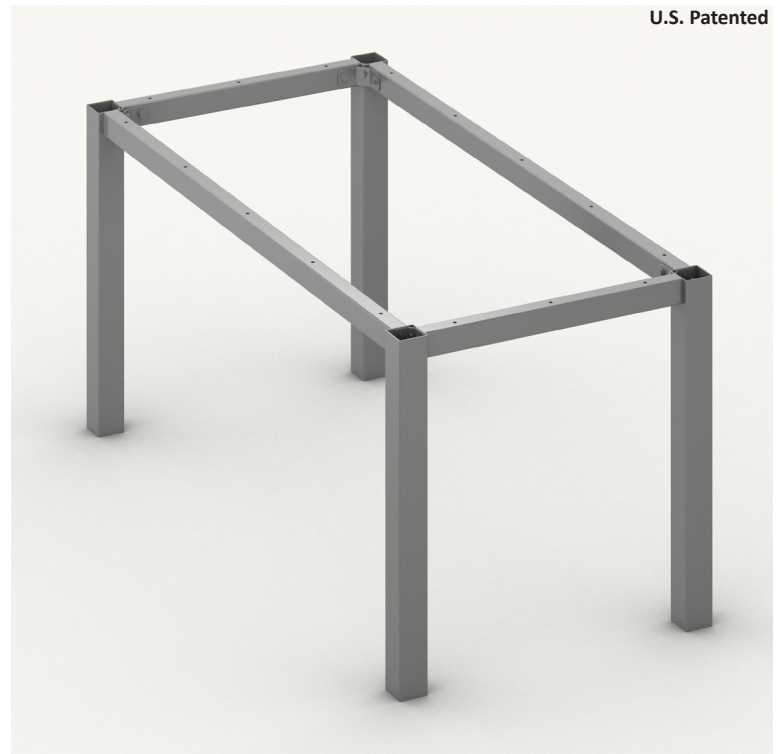

PARSONS FRAME

Counter Height

ITEM INFORMATION

Item #	Outside Base Dimensions	Top Size with 1" Overhang Each Side	List Price
PT2222KTR	22" x 22"	24" x 24"	\$657
PT2234KTR	22" x 34"	24" x 36"	\$671
PT2240KTR	22" x 40"	24" x 42"	\$677
PT2246KTR	22" x 46"	24" x 48"	\$688
PT2258KTR	22" x 58"	24" x 60"	\$694
PT2270KTR	22" x 70"	24" x 72"	\$714
PT2828KTR	28" x 28"	30" x 30"	\$667
PT2834KTR	28" x 34"	30" x 36"	\$676
PT2840KTR	28" x 40"	30" x 42"	\$684
PT2846KTR	28" x 46"	30" x 48"	\$687
PT2858KTR	28" x 58"	30" x 60"	\$701
PT2870KTR	28" x 70"	30" x 72"	\$723
PT3434KTR	34" x 34"	36" x 36"	\$684
PT3440KTR	34" x 40"	36" x 42"	\$693
PT3446KTR	34" x 46"	36" x 48"	\$697
PT3458KTR	34" x 58"	36" x 60"	\$713
PT3470KTR	34" x 70"	36" x 72"	\$730
PT4040KTR	40" x 40"	42" x 42"	\$699
PT4046KTR	40" x 46"	42" x 48"	\$703
PT4058KTR	40" x 58"	42" x 60"	\$706
PT4070KTR	40" x 70"	42" x 72"	\$735
PT4646KTR	46" x 46"	48" x 48"	\$706
PT4658KTR	46" x 58"	48" x 60"	\$725
PT4670KTR	46" x 70"	48" x 72"	\$741

SPECIFICATIONS

Base Height	34 ¾"
Vertical Pieces	2 ½" X 2 ½" Tubing
Horizontal Pieces	1 ½" X 2" Tubing
Leveler	⅝"-18, 1 ¾" dia., black plastic
Shipped	Knocked down, 1 complete frame per carton

*U.S. Patent Approved

VALLEY
design