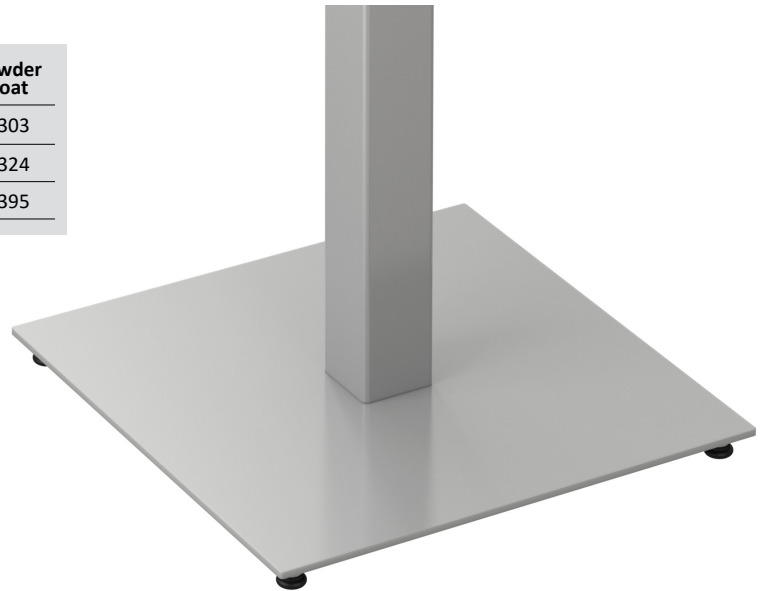

## 117 Versa Disk – Square (No Cover)

### ITEM INFORMATION

Item#	Base Spread	Max. Table Size (Round)	Max. Table Size (Square)	Mount Plate	Powder Coat
1173X316P-SQNC	16" x 16"	36"	30" x 30"	10" x 10"	\$303
1173X320P-SQNC	20" x 20"	42"	36" x 36"	12" x 12"	\$324
1173X326P-SQNC	26" x 26"	48"	42" x 42"	12" x 12"	\$395

### SPECIFICATIONS

Base Height	27¾" (with levelers and without table top)
Column	3" x 3" square tube, 14 ga. steel
Disk Base	¼" thick steel disk (no cover)
Leveler	Four (4) ⅝"-18, 1" dia., nickel
Mounting Plate	16": 7 ga. thick plate 20" and 26": 7 ga. thick plate
Assembly Method	Set of two (2) ⅝" bolts both at the top and the bottom of each column
Shipped	All components included for one table with one base Not assembled