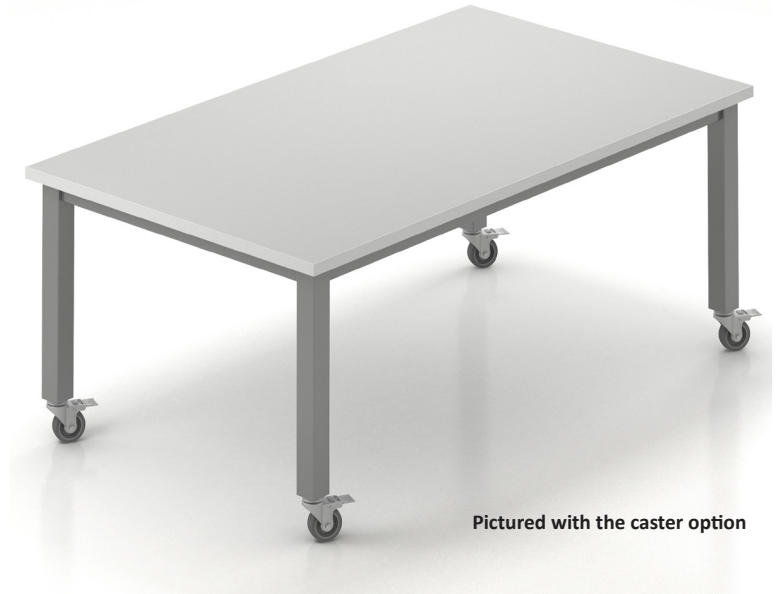

PARSONS FRAME

Standard Height

U.S. Patented

ITEM INFORMATION

Item #	Outside Base Dimensions	Top Size with 1" Overhang Each Side	List Price
PT2222STD	22" x 22"	24" x 24"	$610
PT2234STD	22" x 34"	24" x 36"	$623
PT2240STD	22" x 40"	24" x 42"	$631
PT2246STD	22" x 46"	24" x 48"	$642
PT2258STD	22" x 58"	24" x 60"	$646
PT2270STD	22" x 70"	24" x 72"	$666
PT2828STD	28" x 28"	30" x 30"	$621
PT2834STD	28" x 34"	30" x 36"	$627
PT2840STD	28" x 40"	30" x 42"	$636
PT2846STD	28" x 46"	30" x 48"	$640
PT2858STD	28" x 58"	30" x 60"	$654
PT2870STD	28" x 70"	30" x 72"	$675
PT3434STD	34" x 34"	36" x 36"	$636
PT3440STD	34" x 40"	36" x 42"	$645
PT3446STD	34" x 46"	36" x 48"	$647
PT3458STD	34" x 58"	36" x 60"	$665
PT3470STD	34" x 70"	36" x 72"	$684
PT4040STD	40" x 40"	42" x 42"	$652
PT4046STD	40" x 46"	42" x 48"	$656
PT4058STD	40" x 58"	42" x 60"	$660
PT4070STD	40" x 70"	42" x 72"	$689
PT4646STD	46" x 46"	48" x 48"	$660
PT4658STD	46" x 58"	48" x 60"	$676
PT4670STD	46" x 70"	48" x 72"	$694

Pictured with the caster option

SPECIFICATIONS

Base Height	27 ¾"
Vertical Pieces	2 ½" X 2 ½" Tubing
Horizontal Pieces	1 ½" X 2" Tubing
Leveler	⅝"-18, 1 ¾" dia., black plastic
Shipped	Knocked down, 1 complete frame per carton

*U.S. Patent Approved

AVAILABLE OPTIONS

- Powder Coat Finishes
- Locking Casters (3.5") +$220

Find intended use warranty information Online at www.ValleyDesign.biz/Warranty

VALLEY
design