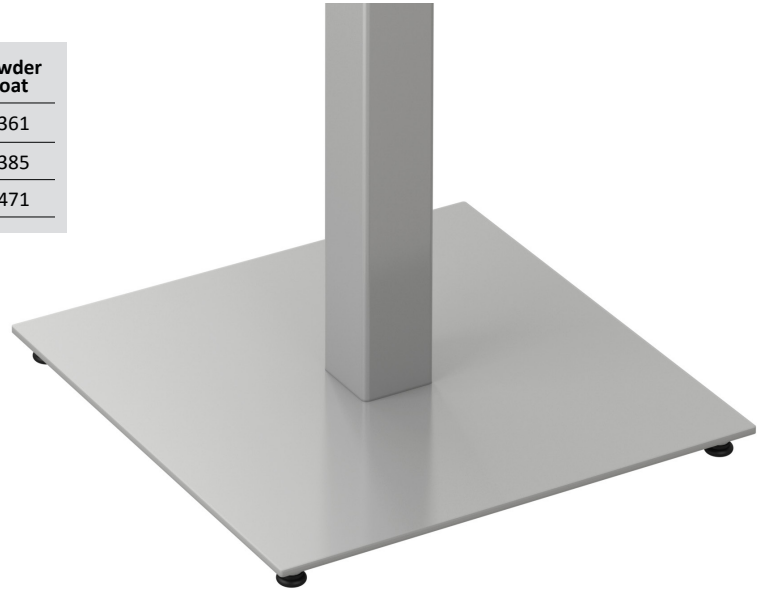

## 117 Versa Disk – Square (No Cover)

### ITEM INFORMATION

Item#	Base Spread	Max. Table Size (Round)	Max. Table Size (Square)	Mount Plate	Powder Coat
1173X316P-SQNC	16" x 16"	36"	30" x 30"	10" x 10"	\$361
1173X320P-SQNC	20" x 20"	42"	36" x 36"	12" x 12"	\$385
1173X326P-SQNC	26" x 26"	48"	42" x 42"	12" x 12"	\$471

### SPECIFICATIONS

Base Height	27¾" (with levelers and without table top)
Column	2.75" x 2.75" square tube, 14 ga. steel
Disk Base	¼" thick steel disk (no cover)
Leveler	Four (4) ⅝"-18, 1" dia., nickel
Mounting Plate	16": 7 ga. thick plate 20" and 26": 7 ga. thick plate
Assembly Method	Set of two (2) ⅝" bolts both at the top and the bottom of each column
Shipped	All components included for one table with one base Not assembled