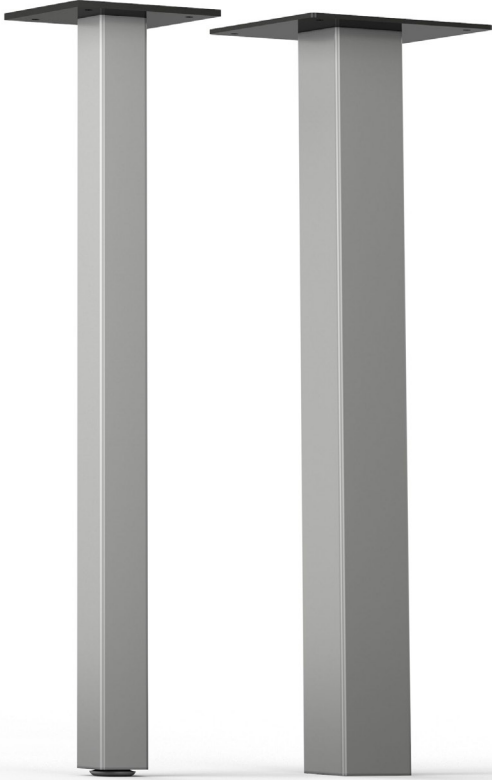

COLUMN SERIES

Classic Column – Square Columns

ITEM INFORMATION

Item#	Dimensions	Mount Plate	Tube Gauge	Powder Coat
10002SQ	2" x 2"	6" x 6"	14	\$104
10002.75SQ	2 ¾" x 2 ¾"	8" x 8"	14	\$116

SPECIFICATIONS

Base Height	27¾"
Column	2" x 2" or 2¾" x 2 ¼" 14 ga. steel
Levelers	1 ¾" dia., black plastic
Mounting Plate	¼" thick, bolted to tubing
Assembly Method	Flathead cap screws to hold mounting plate to column
Shipped	Assembled

AVAILABLE OPTIONS

- Wire Management Hole +\$14
- Custom Height (Less than 27¾") +\$32
- Custom Height (Greater than 27¾")
 - 2" Square +\$57
 - 2¾" Square +\$74
- Locking Casters (2") +\$16 (3") +\$20 (Premium) +\$20
- Magnet Wire Management Cover +\$48
- Corner Mounting Plate +\$11